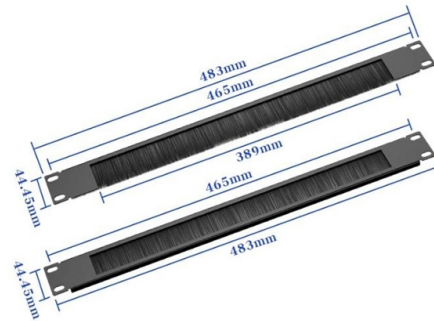

Dominican Industrial Switch Series

Overview

The DIS switches are designed to easily handle hot and cold temperature variances,* and can cold start at their coldest temperatures. Subscribe to our newsletter for the latest ICT trends. Certified for traffic control such as NEMA-TS2 Section 2 and wayside control standards. With superior environmental protections to commercial switches, these. Industrial Product Catalog Main navigation Products Data Center Power Switches and Relays Lock-Out Relays 24 LOR 24 LOR - Lighted Version Series 24 LOR/ER Series 24 LOR/SR Manual Standard Instrument and Control Switches Series 24 Series 24 Lighted Product Utility Power Switches & Relays Manual. SI-RF Series safety switches utilize RFID technology to monitor doors, gates, and other movable mechanical safeguards that separate personnel and equipment from a hazard. They will send a signal to the machine.