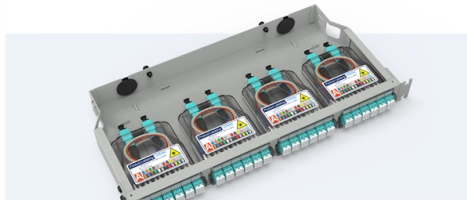

Mi Smart Integrated Power Supply

Pre-Terminated Patch Panel

- Multi-application support
- Flexible configuration
- Modular design