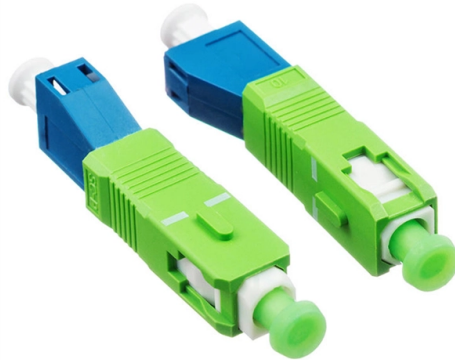

Network-style cable tray effect in computer room

Overview

Excellent Cable Ventilation: With its open-grid structure, wire mesh cable trays excel in facilitating optimal airflow, effectively averting cable overheating and significantly mitigating the potential for network downtime. Cable tray systems are frameworks designed to support and organize network cables. They help keep cables off the ground, prevent tangling, and improve accessibility for maintenance or future upgrades. These systems are widely used in commercial settings to maintain safety, ensure efficient space. Line-Interactive UPS systems provide both battery backup and automatic voltage regulation of AC power (boost/cut) to give a greater amount of power protection than a Stand-By UPS. On-Line UPS systems use a double power conversion system to produce a pure sine wave output and zero transfer time to. Hubbell's NEXTFRAME® Ladder Tray is the effective and widely used cable runway that supports and delivers bundles of cable between cabinets, racks, and closets, along walls, and suspended from ceilings. The Ladder Tray features light, rugged, tubular steel construction. It is designed for. That's why cable trays for data centers aren't just hardware; they're part of the design strategy.

Article Content

Complete cable tray manual for electrical engineers and

The final drawings for a cable tray wiring system may be completed and sent out for bid or construction more quickly than for a conduit wiring system. Cable trays