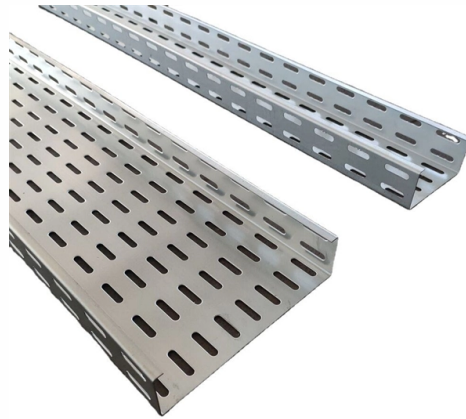

Quick-connect cable for distribution box

Overview

With the QPD system, we provide a fast, safe power connection up to 690 V and 40 A. Plugs, conductor connectors, and distributors can be connected on-site without special tools. The new Woertz quick connection box - unsurpassed fast! A revolution in electrical installation! For quick installation with pluggable connection cable (IP40/IP68) in 24 different variants for Woertz flat cable systems. The installation of the box requires no tools, takes less than a minute and can. QuickCable® is the leading manufacturer of connectors, cable, cable assemblies, tools and accessories for the energy storage industry. We offer regulation and application-specific features such as flexible mounting and. ABB offers a total ev charging solution from compact, high quality AC wall boxes, reliable DC fast charging stations with robust connectivity, to innovative on-demand electric bus charging systems, we deploy infrastructure that meet the needs of the next generation of smarter mobility. For Woertz Dali, Combi and Power flat. Pre-assembled, two-part patch cable system with watertight QODC plug connection.

Article Content

Quick-connection box

Quick-connection box with pluggable connection cable (IP40/IP68) for Woertz flat cable systems.

Quick-connect assembly (QCA) retrofit kit, General Electric ...

The Quick Connect Assembly (QCA) provides the parts needed to convert a non-Cooper Power series voltage regulator control box into a junction box. After the installation of the QCA into an existing

Hubbell TPC50 50A Distribution Box Cable | Gordon

Description: Hubbell TPC50 50A Distribution Box Cable Technical Description: Black Color; 50 ft; UL, CSA Approval; Indoor, Outdoor, Wet and Dry Locations