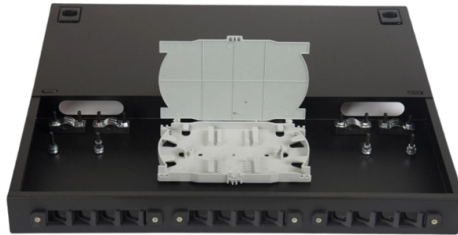

ST5000 s HDMI interface

Overview

Despite its compact size, the HT-ST5000 offers ample digital and analog interfaces: three HDMI inputs and one output supporting high-end video signals like 4K/60P and HDR 10. Additionally, there's an optical input for TVs along with an Ethernet port. tuner)/TV (CEC): Yes (not incl. Adjust the setting as follows: Press HOME - - [System Settings] - [HDMI Settings] - [Standby Through], then select or. •□ Make sure that the. Our virtual surround sound combines Digital Signal Processing, and S-Force Pro with wavefront technology to emulate a natural, three-dimensional sound field, all from a single soundbar and subwoofer. Dolby Atmos delivers breathtaking realism with 360° surround sound, accurately positioning sound. The Sony HT-ST5000 is the latest soundbar from the Japanese manufacturer, which not only supports high-resolution audio but also immersive audio in the form of Dolby Atmos. Soundbars are marching relentlessly up-market, and Sony is right there with the Dolby Atmos- and DTS:X-capable HT-ST5000, which carries a list price of.

[HT-ST5000 Specifications | Sound Bars | Sony Hong Kong](#)

Get the detailed list of specifications for the Sony HT-ST5000 & see which Sound Bars fit your needs.

[HT-ST5000 Specifications | Sony SG](#)

Interface Input and Output Terminals USB, Analog Audio In (Inc TV CEC) / Out (excl. tuner) / TV (CEC): Yes (not inc TV CEC), Ethernet, Opt. In HDCP2.2 Yes HDMI Inputs 3 Bluetooth A2DP (SINK) ;A2DP

[Sony HT-ST5000 Soundbar Review - HiFiReport](#)

The HT-ST5000 comes in a box resembling a giraffe—long enough to house the soundbar while an additional section accommodates the subwoofer. Installation is