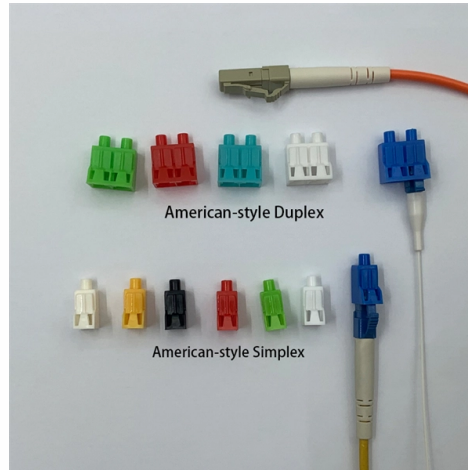

What cable should be used for the initial setup of Huijue GPON equipment

Overview

Ethernet Connection: Use an Ethernet cable to connect the GPON ONU Huawei to your computer or network switch. **Check for Firmware Updates:** Visit the manufacturer's website or the device's interface to check for the latest firmware. **Locate the GPON ONT:** Typically installed near where the fiber optic cable enters your premises, find the ONT and ensure it's easily accessible, whether wall-mounted or on a shelf. These components work together to provide high-speed, efficient, and reliable fiber-optic communication services to end-users. The GPON handles incoming signals from the internet service provider (ISP), uploaded information from the consumers' devices, and point-to-point transfer information. The GPON is a leading standard of Passive Optical Network (PON) – a type of point-to-multipoint network technology that delivers broadband access to the end user via fiber optic cable. Here, the term 'Gigabit' in GPON denotes the maximum speed it provides which is typically 2.488 Gbps downstream and. The HG8310M is tested and fully interoperable with the following OLT systems: **Connect the fiber:** Insert the SC/APC or SC/UPC connector from your fiber drop cable into the blue GPON port on the ONU. **Connect power:** Plug in the 12V 0.